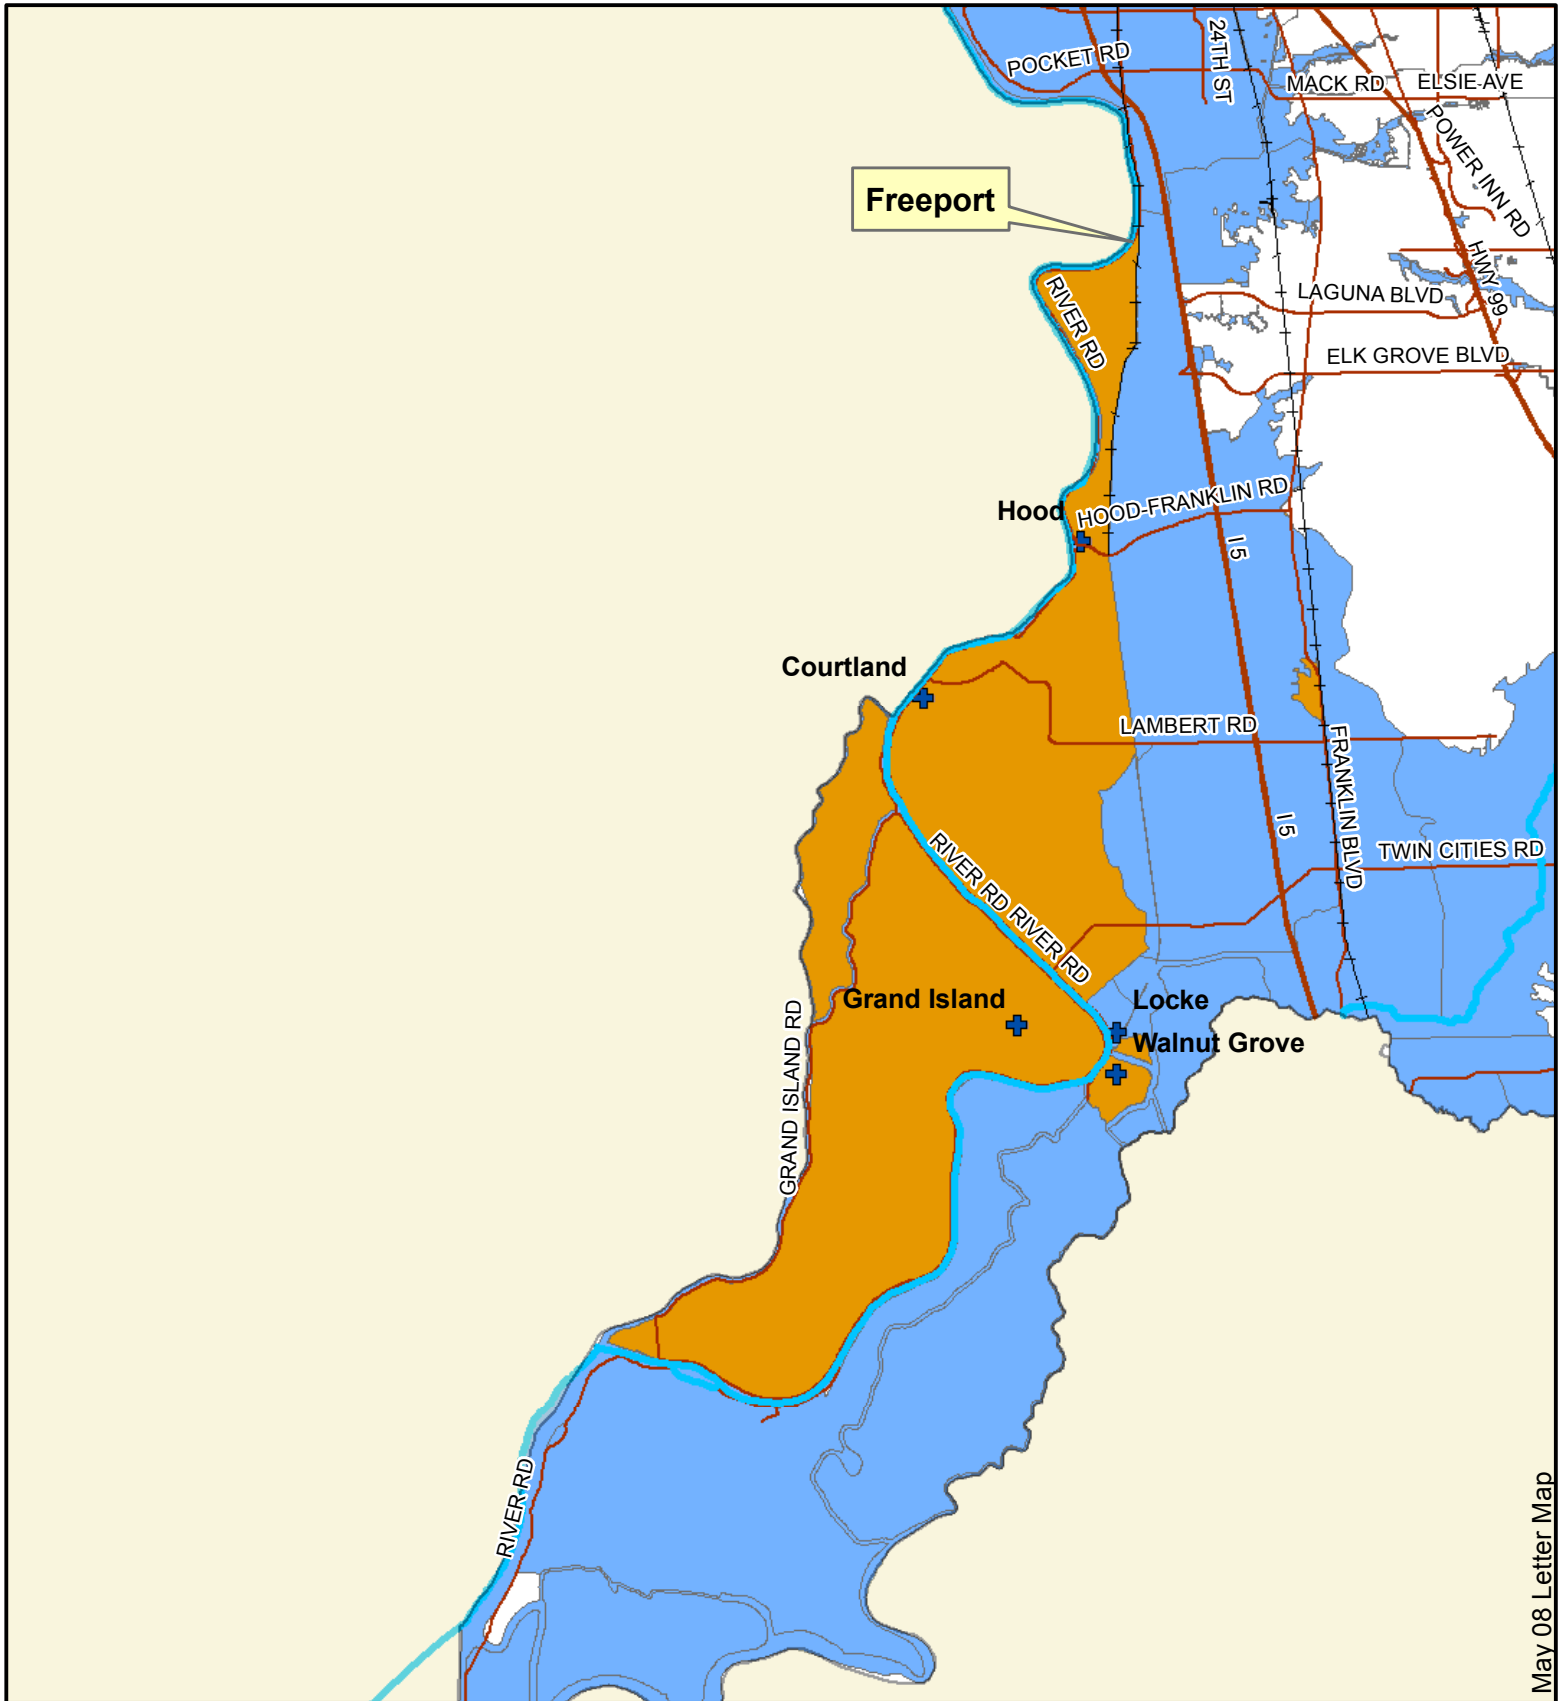

Pending Changes to Regulatory 100 Year Floodplain

May 08 Letter Map

	NEW 100yr Flood Zone
	Current 100yr Flood Zone

SACRAMENTO COUNTY DELTA AREA

2 1 0 2 Miles

SACRAMENTO COUNTY
CALIFORNIA

Sacramento County
Department of Water Resources